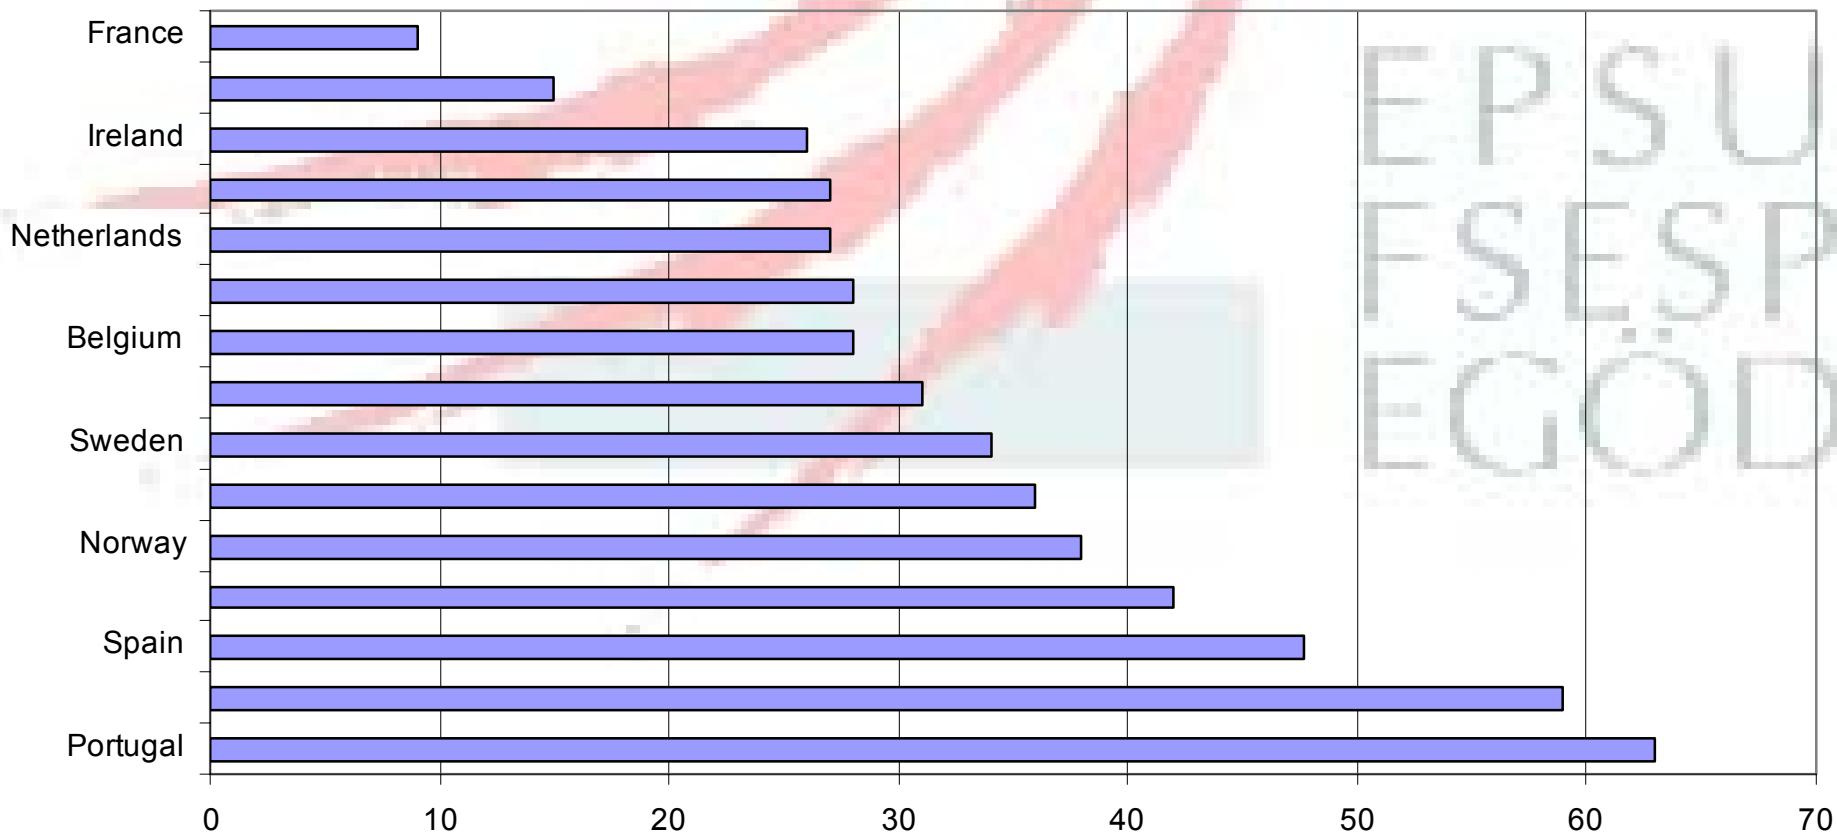

Electricity Employment Decline 1990/91-2003/04

EU15+Norway -36%

Electricity Industry Employment 1990-2004 Larger EU Member States

Electricity Industry Employment 1990-2004 Medium-sized EU Member States

Electricity industry employment 1990-2003-04 Smaller EU 15 Member States + Norway