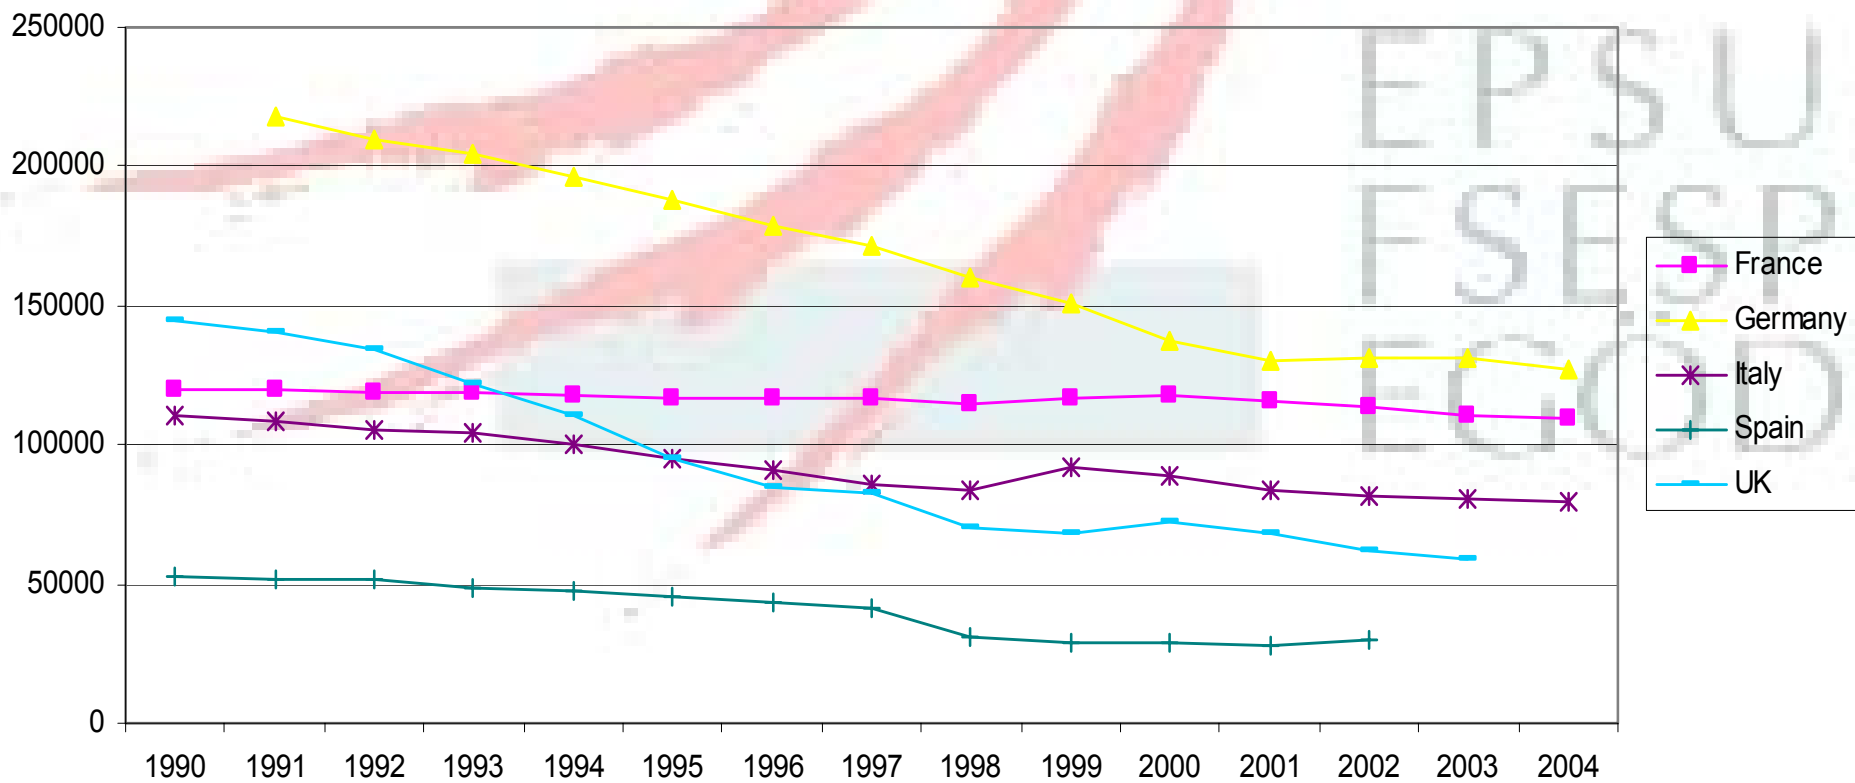

Electricity Employment Decline 1990/91-2003/04

EU15+Norway -36%

Electricity Industry Employment 1990-2004 Larger EU Member States

Electricity Industry Employment 1990-2004 Medium-sized EU Member States

Electricity industry employment 1990-2003-04 Smaller EU 15 Member States + Norway