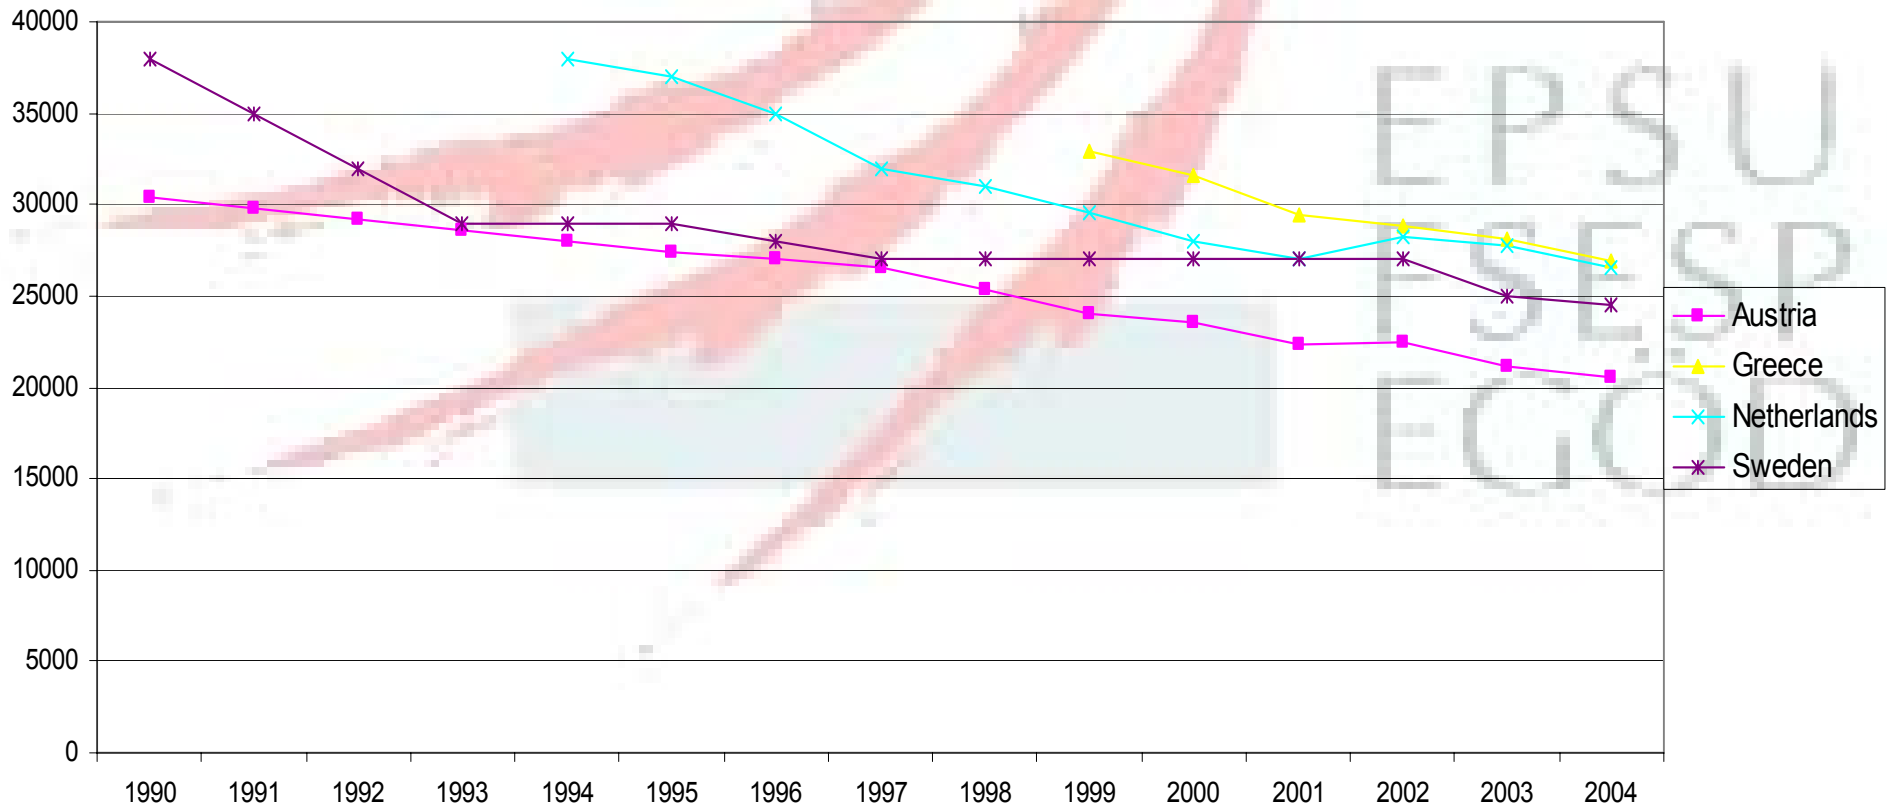

Electricity Employment Decline 1990/91-2003/04

EU15+Norway -36%

Electricity Industry Employment 1990-2004 Larger EU Member States

Electricity Industry Employment 1990-2004 Medium-sized EU Member States

Electricity industry employment 1990-2003-04 Smaller EU 15 Member States + Norway